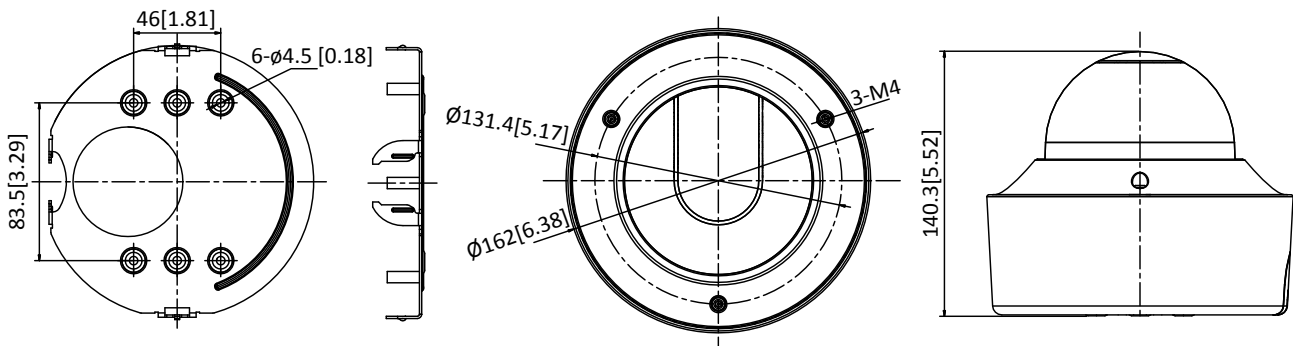

Power Supply	12 VDC $\pm$ 20%, two-core terminal block PoE (802.3at, class 3): 42.5 V to 57 V
Power Consumption and Current	-IZS: 12 VDC $\pm$ 20%: 0.7 A, max 8.5 W, PoE (802.3at, class 3): 42.5 V to 57 V, 0.1 A to 0.2 A -IZHS: 12 VDC $\pm$ 20%: 1.1 A, max 14 W, PoE (802.3at, class 3): 42.5 V to 57 V, 0.3 A to 0.4 A
Protection Level	IP67, IK10
Material	Aluminum alloy
Dimensions	Camera: $\Phi 162 \times 140.3$ mm ($\Phi 6.4'' \times 5.5''$) With package: $251 \times 215 \times 189$ mm ($9.9'' \times 8.5'' \times 7.4''$)
Weight	Camera: 1450 g (3.20 lb.) With package: 1950 g (4.30 lb.)

Note: Listed resolutions are only selectable options. It does not mean that all streams can work at their maximum resolution at the same time.

Available Model

DS-2CD5585G0-IZS (2.8–12 mm), DS-2CD5585G0-IZHS (2.8–12 mm)

*-H: heater supported

Dimension

Unit: mm[inch]