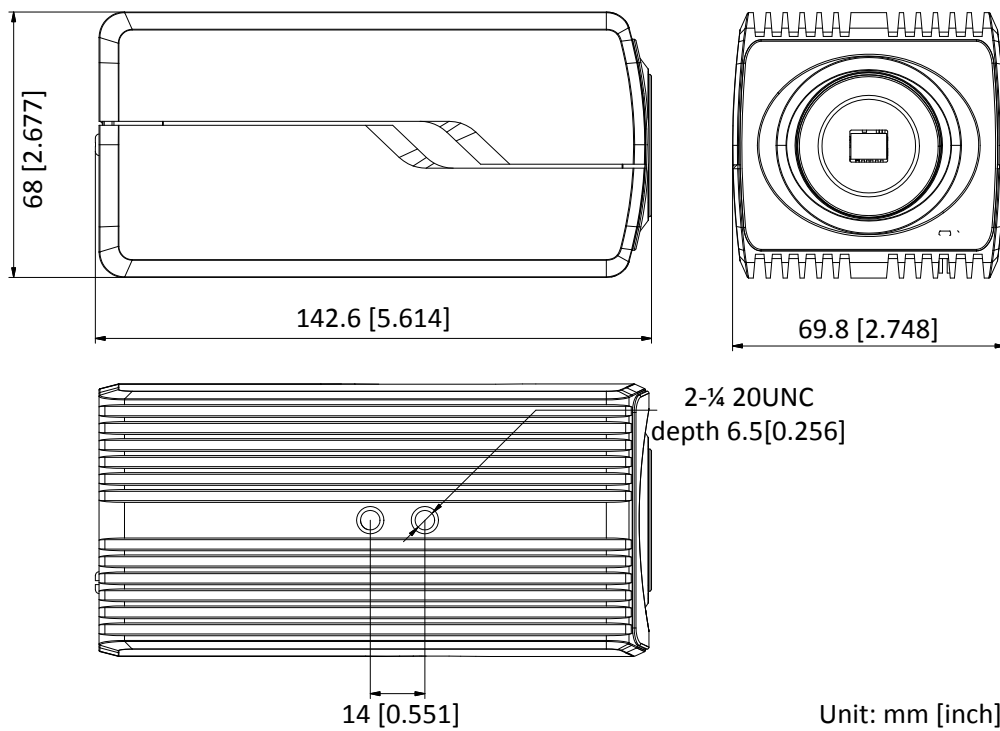

Material	Aluminum alloy
Dimensions	142.6 × 69.8 × 68 mm (5.61" × 2.75" × 2.68") With package: 315 × 140 × 140 mm (12.4" × 5.51" × 5.51")
Weight	-AP: approx. 730 g (1.61 lb.), 1020 g (2.25 lb.) with package Non-AP: approx. 690 g (1.52 lb.), 975 g (2.15 lb.) with package

* Listed resolutions are only selectable options. It does not mean that all streams can work at their maximum resolution at the same time.

Available Models:

DS-2CD5046G0, DS-2CD5046G0-AP

*-AP: support ABF (auto back focus) and P-iris

Dimensions