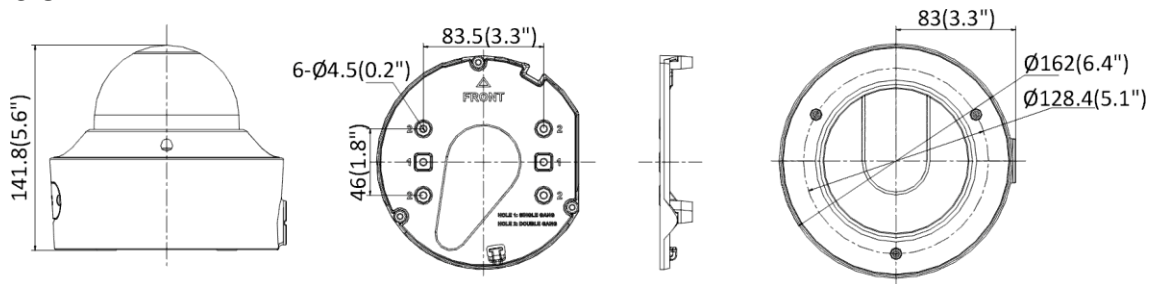

Protection	IP67 (IEC 60529-2013) IK10 (IEC 62262: 2002)
Anti-Corrosion Protection	NEMA 4X: NEMA 250-2014

▪ **Available Model**

- DS-2CD3D46G2T-IZHSY (2.8 to 12 mm)
- DS-2CD3D46G2T-IZHSUY (2.8 to 12 mm)
- DS-2CD3D46G2T-IZHSUY (8 to 32 mm)

▪ **Dimension**

Unit: mm (inch)

▪ **Accessory**

▪ **Optional**

DS-1476ZJ-Y Corner Mount	DS-1473ZJ-155-Y Wall Mount	DS-1471ZJ-155-Y Pendant Mount	DS-1475ZJ-Y Vertical Pole Mount