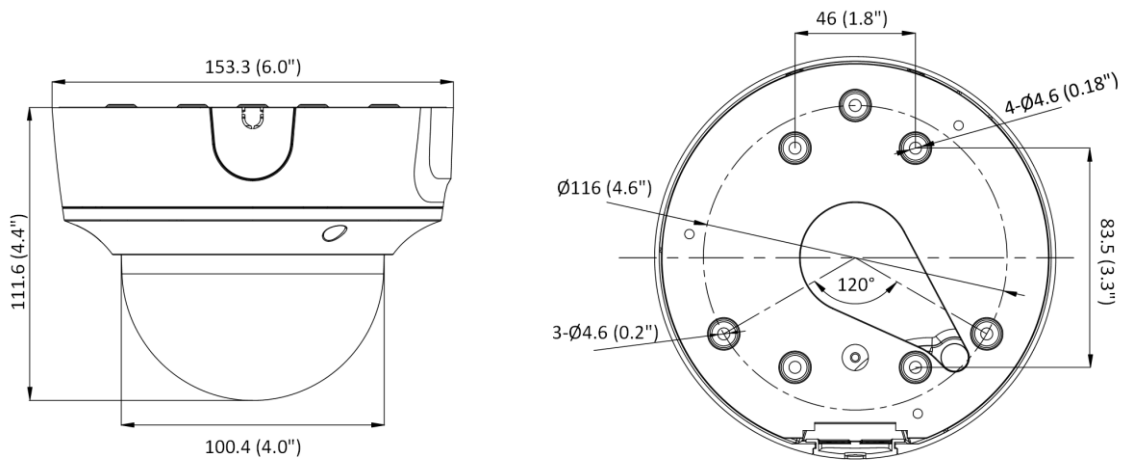

Camera Weight	Approx. 875 g (1.9 lb.)
With Package Weight	Approx. 1456 g (4.2 lb.)
Approval	
EMC	FCC SDoC (47 CFR Part 15, Subpart B); CE-EMC (EN 55032: 2015, EN 61000-3-2: 2014, EN 61000-3-3: 2013, EN 50130-4: 2011 +A1: 2014); IC VoC (ICES-003: Issue 6, 2016); KC (KN 32: 2015, KN 35: 2015)
Safety	UL (UL 60950-1); CB (IEC 60950-1:2005 + Am 1:2009 + Am 2:2013, IEC 62368-1:2014); CE-LVD (EN 60950-1:2005 + Am 1:2009 + Am 2:2013, IEC 62368-1:2014); BIS (IS 13252(Part 1):2010+A1:2013+A2:2015)
Environment	CE-RoHS (2011/65/EU); WEEE (2012/19/EU); Reach (Regulation (EC) No 1907/2006)
Protection	IP67 (IEC 60529-2013), IK10 (IEC 62262:2002)

▪ **Available Model**

DS-2CD3786G2T-IZS (2.7 to 13.5 mm, 7 to 35 mm)

▪ **Dimension**

Unit: mm (inch)