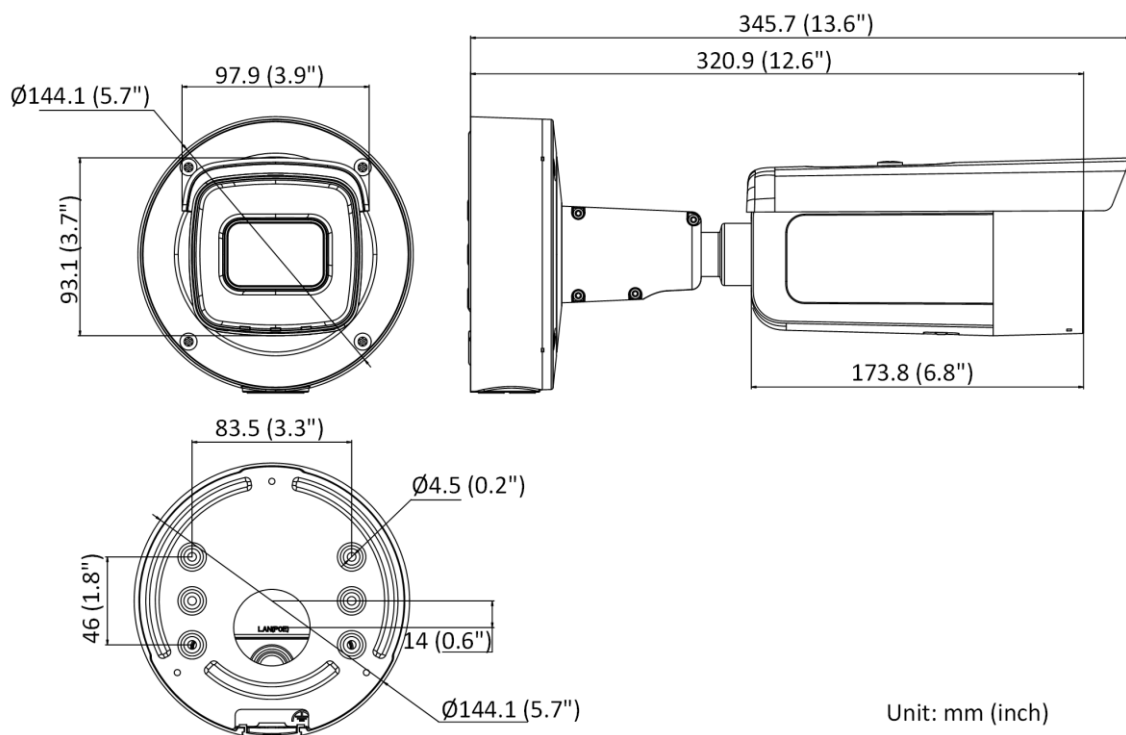

Approval	
EMC	FCC SDoC (47 CFR Part 15, Subpart B); CE-EMC (EN 55032: 2015, EN 61000-3-2: 2014, EN 61000-3-3: 2013, EN 50130-4: 2011 +A1: 2014); IC VoC (ICES-003: Issue 6, 2016); KC (KN 32: 2015, KN 35: 2015)
Safety	UL (UL 60950-1); CB (IEC 60950-1:2005 + Am 1:2009 + Am 2:2013, IEC 62368-1:2014); CE-LVD (EN 60950-1:2005 + Am 1:2009 + Am 2:2013, IEC 62368-1:2014); BIS (IS 13252(Part 1):2010+A1:2013+A2:2015)
Environment	CE-RoHS (2011/65/EU); WEEE (2012/19/EU); Reach (Regulation (EC) No 1907/2006)
Protection	IP67 (IEC 60529-2013), IK10 (IEC 62262:2002)

▪ **Available Model**

DS-2CD3686G2-IZS (2.7 to 13.5 mm)

▪ **Dimension**