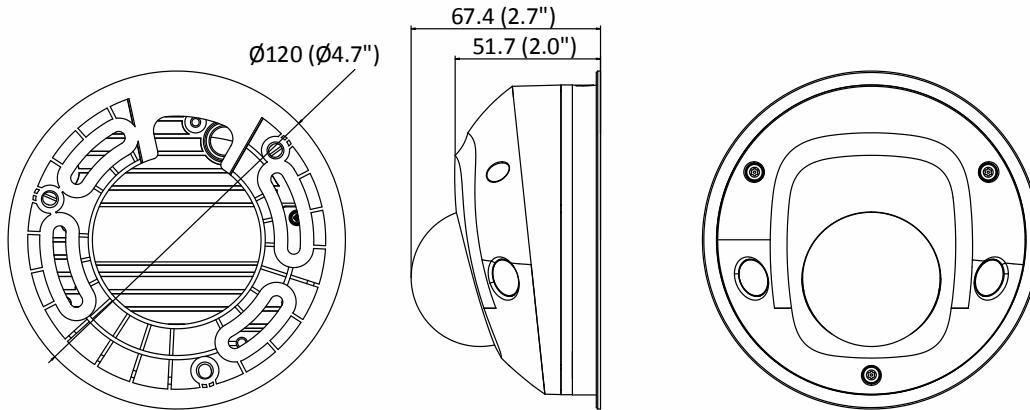

Dimensions

Unit: mm (inch)

Accessories

DS-1280ZJ-DM22

Junction Box

Distributed by

HIKVISION

Headquarters

No.555 Qianmo Road, Binjiang District,
Hangzhou 310051, China
T +86-571-8807-5998
overseasbusiness@hikvision.com

Hikvision USA
T +1-909-895-0400
sales.usa@hikvision.com

Hikvision Italy
T +39-0438-6902
info.it@hikvision.com

Hikvision Singapore
T +65-6684-4718
sg@hikvision.com

Hikvision Africa
T +27 (10) 0351172
sale.africa@hikvision.com

Hikvision Europe
T +31-23-55-42-770
info.eu@hikvision.com

Hikvision France
T +33(0)1-85-330-450
info.fr@hikvision.com

Hikvision Oceania
T +61-2-8599-4233
salesau@hikvision.com

Hikvision Hong Kong
T +852-2151-1761

Hikvision Middle East
T +971-4-8816086
salesme@hikvision.com

Hikvision Spain
T +34-91-737-16-55
info.es@hikvision.com

Hikvision Canada
T +1-909-895-0400
sales.usa@hikvision.com

Hikvision Russia
T +7-495-669-67-99
saleru@hikvision.com

Hikvision Poland
T +48-22-460-01-50
poland@hikvision.com

Hikvision Korea
T +82-31-731-8841
sales.korea@hikvision.com

Hikvision India
T +91-22-28469900
sales@pramahikvision.com

Hikvision UK
T +01628-902140
support.uk@hikvision.com

Hikvision Brazil
T +55 11 3318-0050
Latam.support@hikvision.com