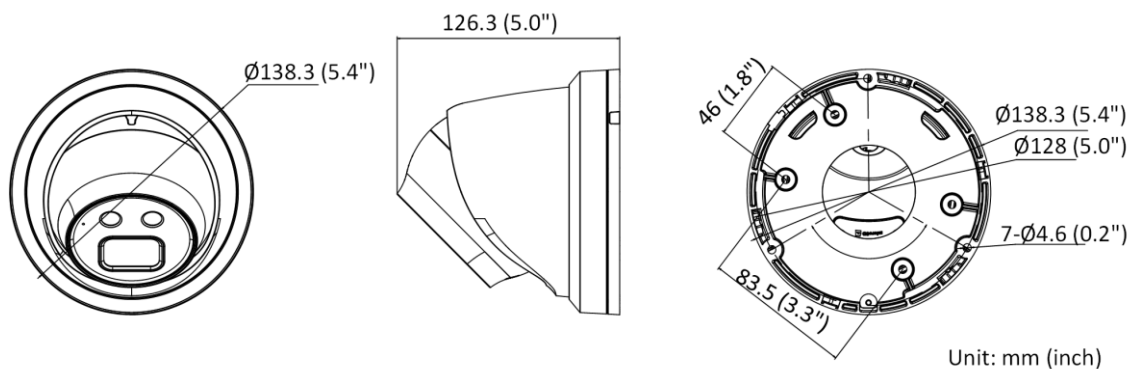

Approval	
EMC	FCC SDoC (47 CFR Part 15, Subpart B); CE-EMC (EN 55032: 2015, EN 61000-3-2: 2019, EN 61000-3-3: 2013, EN 50130-4: 2011 +A1: 2014); IC VoC (ICES-003: Issue 6, 2019); KC (KN 32: 2015, KN 35: 2015)
Safety	UL (UL 60950-1); CB (IEC 60950-1:2005 + Am 1:2009 + Am 2:2013, IEC 62368-1:2014); CE-LVD (EN 60950-1:2006+A2:2013, IEC 62368-1:2014+A11:2017); BIS (IS 13252(Part 1):2010+A1:2013+A2:2015)
Environment	CE-RoHS (2011/65/EU); WEEE (2012/19/EU); Reach (Regulation (EC) No 1907/2006)
Protection	IP67 (IEC 60529-2013)

▪ Available Model

DS-2CD3386G2-ISU (2.8/4/6 mm)

▪ Dimension