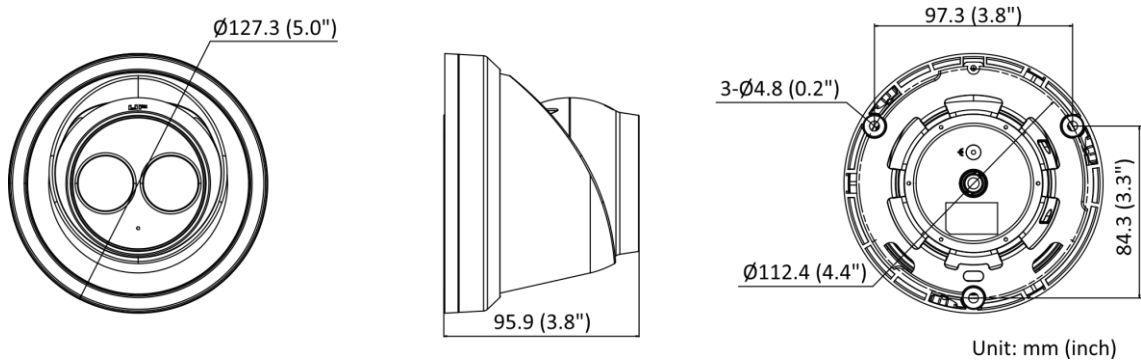

Moderate protection	Hikvision products at this level are equipped for use in areas with moderate anti-corrosion demands. Typical application scenarios include coastal areas about 2 kilometers (1.24 miles) away from coastlines, as well as areas affected by acid rain.
No specific protection	Hikvision products at this level are equipped for use in areas where no specific anti-corrosion protection is needed.

▪ **Dimension**

▪ **Accessory**

▪ **Optional**

DS-1276ZJ-SUS Corner Mount	DS-1281ZJ-M Inclined Ceiling Mount	DS-1280ZJ-DM8 Junction Box	DS-1273ZJ-130-TRL Wall Mount	DS-1275ZJ-SUS Vertical Pole Mount
DS-1273ZJ-130B-TRL Wall Mount	DS-1271ZJ-130-T Pendant Mount