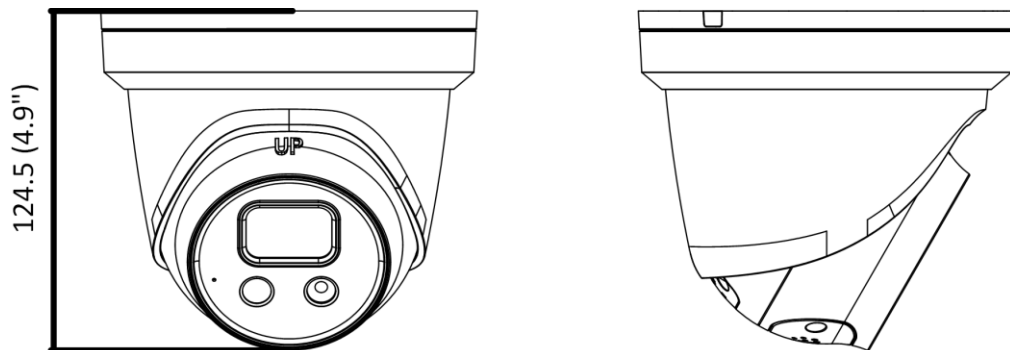

Approval

EMC	FCC SDoC (47 CFR Part 15, Subpart B); CE-EMC (EN 55032: 2015, EN 61000-3-2: 2019, EN 61000-3-3: 2013, EN 50130-4: 2011 +A1: 2014); RCM (AS/NZS CISPR 32: 2015); IC VoC (ICES-003: Issue 6, 2019); KC (KN 32: 2015, KN 35: 2015)
Safety	UL (UL 60950-1); CB (IEC 60950-1:2005 + Am 1:2009 + Am 2:2013, IEC 62368-1:2014); CE-LVD (EN 60950-1:2006+A2:2013, IEC 62368-1:2014+A11:2017); BIS (IS 13252(Part 1):2010+A1:2013+A2:2015); LOA (SANS IEC60950-1)
Environment	CE-RoHS (2011/65/EU); WEEE (2012/19/EU); Reach (Regulation (EC) No 1907/2006)
Protection	IP67 (IEC 60529-2013)

▪ Available Model

DS-2CD3326G2-ISU/SL (2.8/4/6 mm)

DS-2CD3326G2-ISU (2.8/4/6 mm)

▪ Dimension

Unit: mm (inch)