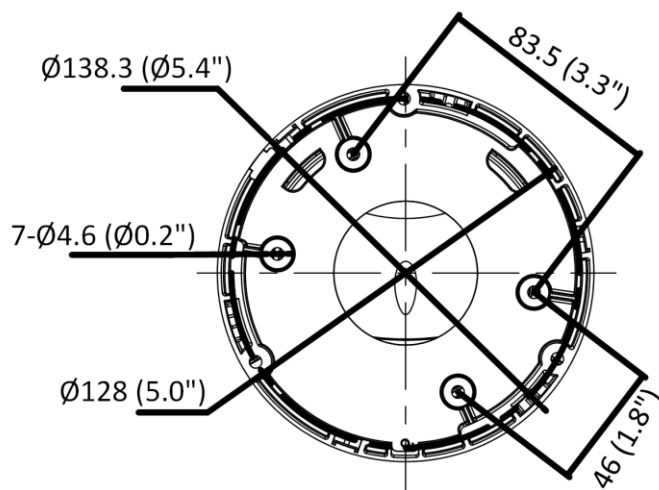

Approval

EMC	FCC SDoC (47 CFR Part 15, Subpart B); CE-EMC (EN 55032: 2015, EN 61000-3-2: 2019, EN 61000-3-3: 2013, EN 50130-4: 2011 +A1: 2014); RCM (AS/NZS CISPR 32: 2015); IC VoC (ICES-003: Issue 6, 2019); KC (KN 32: 2015, KN 35: 2015)
Safety	UL (UL 60950-1); CB (IEC 60950-1:2005 + Am 1:2009 + Am 2:2013, IEC 62368-1:2014); CE-LVD (EN 60950-1:2006+A2:2013, IEC 62368-1:2014+A11:2017); BIS (IS 13252(Part 1):2010+A1:2013+A2:2015); LOA (SANS IEC60950-1)
Environment	CE-RoHS (2011/65/EU); WEEE (2012/19/EU); Reach (Regulation (EC) No 1907/2006)
Protection	IP67 (IEC 60529-2013)

▪ Available Model

DS-2CD3326G2-ISU/SL (2.8/4/6 mm)

DS-2CD3326G2-ISU (2.8/4/6 mm)

▪ Dimension

Unit: mm (inch)