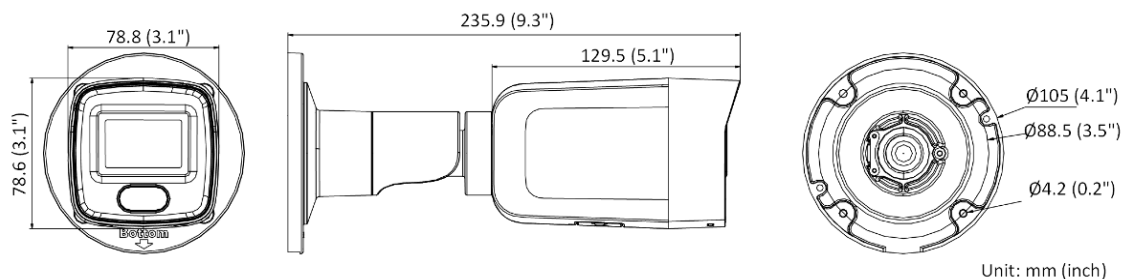

▪ Available Model

DS-2CD3056G2-IS (2.8/4/6 mm)

▪ Typical Application

Hikvision products are classified into three levels according to their anti-corrosion performance. Refer to the following description to choose for your using environment.

This model has NO SPECIFIC PROTECTION.

Level	Description
Top-level protection	Hikvision products at this level are equipped for use in areas where professional anti-corrosion protection is a must. Typical application scenarios include coastlines, docks, chemical plants, and more.
Moderate protection	Hikvision products at this level are equipped for use in areas with moderate anti-corrosion demands. Typical application scenarios include coastal areas about 2 kilometers (1.24 miles) away from coastlines, as well as areas affected by acid rain.
No specific protection	Hikvision products at this level are equipped for use in areas where no specific anti-corrosion protection is needed.

▪ Dimension