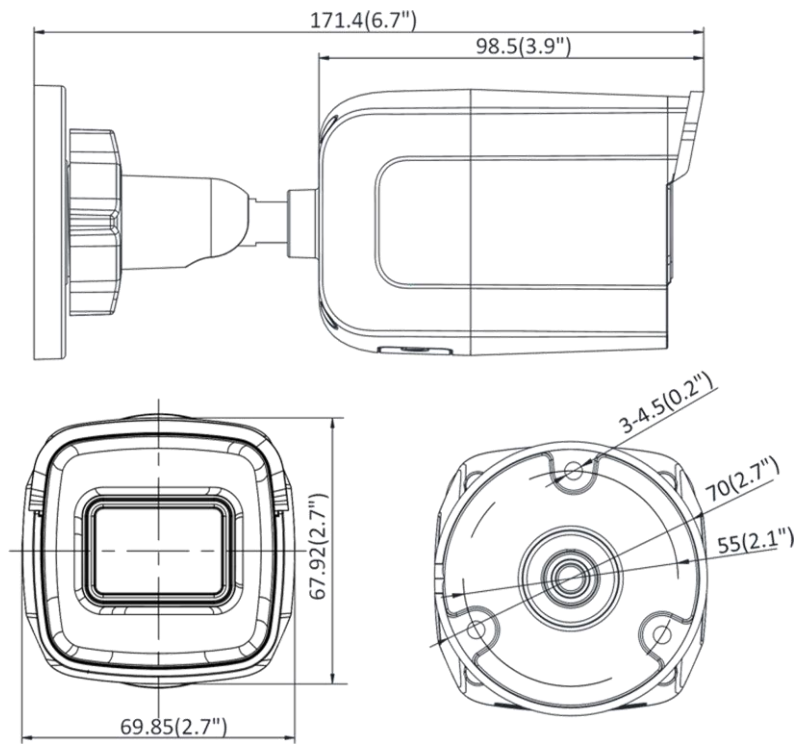

Startup and Operating Conditions	-30 °C to 60 °C (-22 °F to 140 °F), humidity 95% or less (non-condensing)
Storage Conditions	-30 °C to 60 °C (-22 °F to 140 °F), humidity 95% or less (non-condensing)
Power Supply	12 VDC ± 25%, reverse polarity protection; PoE (802.3af, class 3)
Power Consumption and Current	12 VDC, 0.4 A, max. 5.2 W; PoE (802.3af, 36 V to 57 V), 0.2 A to 0.1 A, max. 6.5 W
Material	Front cover: metal, back cover: metal, sun shield: plastic
Dimensions	Camera: Approx. 70 × 68 × 171 mm (2.8" × 2.7" × 6.7") With package: Approx. 216 × 121 × 118 mm (8.5" × 4.8" × 4.6")
Weight	Camera: Approx. 500 g (1.1 lb.) With package: Approx. 670 g (1.48 lb.)
Approval	
EMC	47 CFR Part 15, Subpart B; EN 55032: 2015, EN 61000-3-2: 2014, EN 61000-3-3: 2013, EN 50130-4: 2011 +A1: 2014; AS/NZS CISPR 32: 2015; ICES-003: Issue 6, 2016; KN 32: 2015, KN 35: 2015
Safety	UL 60950-1, IEC 60950-1:2005 + Am 1:2009 + Am 2:2013, EN 60950-1:2005 + Am 1:2009 + Am 2:2013, IS 13252(Part 1):2010+A1:2013+A2:2015
Chemistry	2011/65/EU, 2012/19/EU, Regulation (EC) No 1907/2006
Protection	Ingress protection: IP67 (IEC 60529-2013), IK10 (IEC 62262:2002)

* Listed resolutions are only selectable options. It does not mean that all streams can work at their maximum resolution at the same time.

Available Model

DS-2CD3025G0-I (B) (2.8/4/6 mm)

Dimensions

Accessory