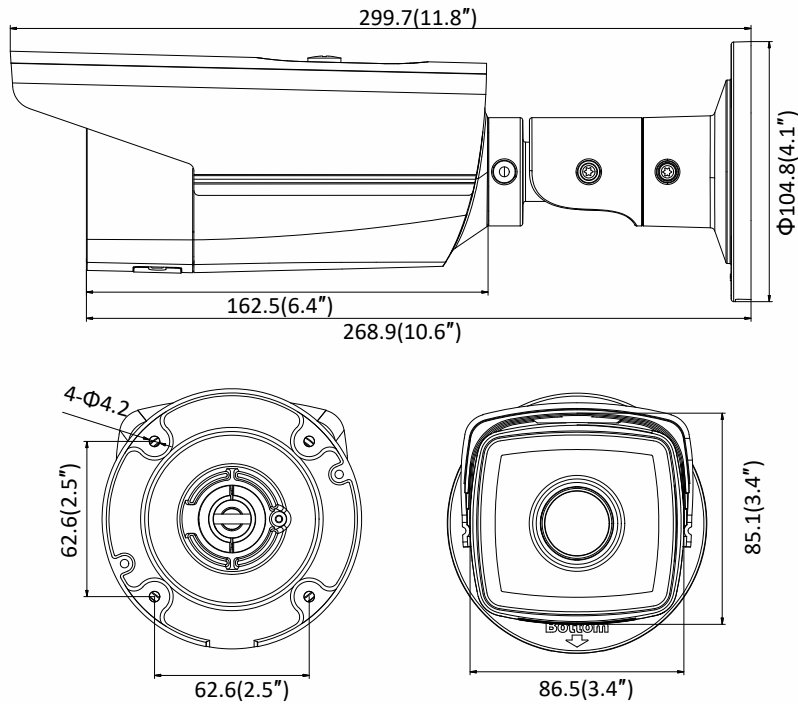

Specifications

Camera	
Image Sensor	1/2.5" Progressive Scan CMOS
Min. Illumination	Color: 0.01 lux @(F1.2, AGC ON), 0.028 lux @(F2.0, AGC ON), 0 lux with IR
Shutter Speed	1/3 s to 1/100,000 s
Slow Shutter	Yes
Day & Night	IR Cut Filter
Digital Noise Reduction	3D DNR
WDR	120dB
3-Axis Adjustment	Pan: 0° to 360°, tilt: 0° to 100°, rotate: 0° to 360°
Lens	
Focal Length	2.8/4/6/8 mm
Aperture	F2.0
Focus	Fixed
FOV	2.8 mm, horizontal FOV: 102°, vertical FOV: 53°, diagonal FOV: 124° 4 mm, horizontal FOV: 79°, vertical FOV: 42°, diagonal FOV: 95° 6 mm, horizontal FOV: 50°, vertical FOV: 28°, diagonal FOV: 59° 8 mm, horizontal FOV: 40°, vertical FOV: 25°, diagonal FOV: 53°
Lens Mount	M12
IR	
IR Range	I5: up to 50 m I8: up to 80 m
Wavelength	850nm
Compression Standard	
Video Compression	Main stream: H.265/H.264 Sub-stream: H.265/H.264/MJPEG Third stream: H.265/H.264
H.264 Type	Main Profile/High Profile
H.264+	Main stream supports
H.265 Type	Main Profile
H.265+	Main stream supports
Video Bit Rate	32 Kbps to 16 Mbps
Smart Feature-set	
Behavior Analysis	Line crossing detection, intrusion detection
Face Detection	Yes
Region of Interest	Support 1 fixed region for main stream and sub-stream
Image	
Max. Resolution	3840 × 2160
Main Stream	50Hz: 12.5 fps (3840 × 2160), 20fps (3072 × 1728), 25 fps (2560 × 1440, 1920 × 1080, 1280 × 720) 60Hz: 15 fps (3840 × 2160), 20fps (3072 × 1728), 30 fps (2560 × 1440, 1920 × 1080, 1280 × 720)
Sub-Stream	50Hz: 25fps (640 × 480, 640 × 360, 320 × 240) 60Hz: 30fps (640 × 480, 640 × 360, 320 × 240)
Third Stream	50Hz: 25fps (1280 × 720, 640 × 360, 352 × 288) 60Hz: 30fps (1280 × 720, 640 × 360, 352 × 240)
Image Enhancement	BLC/3D DNR/HLC

Available Model

DS-2CD2T83G0-I5(2.8/4/6/8 mm), DS-2CD2T83G0-I8(2.8/4/6/8 mm)

Dimension

Unit: mm

Accessory

DS-1260ZJ
Junction Box

DS-1275ZJ-S-SUS
Vertical Pole Mount

DS-1276ZJ-SUS
Corner Mount