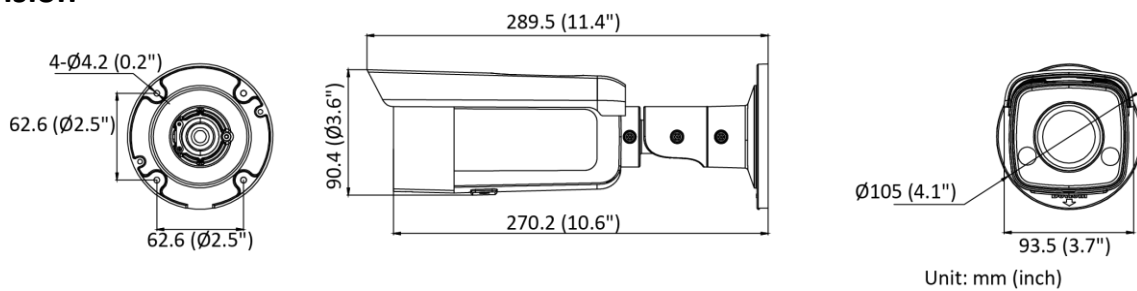

▪ **Typical Application**

Hikvision products are classified into three levels according to their anti-corrosion performance. Refer to the following description to choose for your using environment.

This model has NO SPECIFIC PROTECTION.

Level	Description
Top-level protection	Hikvision products at this level are equipped for use in areas where professional anti-corrosion protection is a must. Typical application scenarios include coastlines, docks, chemical plants, and more.
Moderate protection	Hikvision products at this level are equipped for use in areas with moderate anti-corrosion demands. Typical application scenarios include coastal areas about 2 kilometers (1.24 miles) away from coastlines, as well as areas affected by acid rain.
No specific protection	Hikvision products at this level are equipped for use in areas where no specific anti-corrosion protection is needed.

▪ **Dimension**