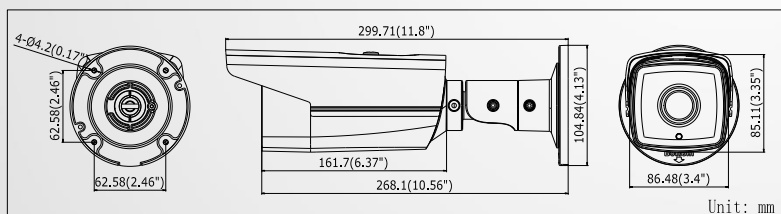

DS-2CD2T22WD-I3/I5/I8

2.0MP EXIR Bullet Network Camera

Specification

Camera	
Image Sensor	1/2.8" Progressive Scan CMOS
Min. Illumination	0.01Lux @(F1.2,AGC ON), 0.028 Lux @(F2.0,AGC ON), 0 Lux with IR
Shutter Speed	1/3 s ~ 1/10,000 s
Slow Shutter	Support
Lens	(-I3: 4,6mm; -I5: 4,6,12mm; -I8: 6,12,16mm) @F2.0
Lens Mount	M12
Day & Night	IR cut filter with auto switch
WDR	120dB
Compression Standard	
Video Compression	H.264/MJPEG/H.264+
H.264 Type	Main Profile
Video Bit Rate	32 Kbps – 16 Mbps
Image	
Max. Resolution	1920 × 1080
Frame Rate	50Hz: 25fps(1920 × 1080, 1280 × 960, 1280 × 720) 60Hz: 30fps (1920 × 1080, 1280 × 960, 1280 × 720)
Image Enhancement	BLC/3D DNR/ROI
Image Setting	Rotate Mode, Saturation, Brightness, Contrast, Sharpness adjustable by client software or web browser
Day/Night Switch	Auto/Schedule/Triggered by Alarm In
Network	
Network Storage	NAS (Support NFS,SMB/CIFS)
Alarm Trigger	Intrusion detection, Line crossing detection, Motion detection, Dynamic analysis, Tampering alarm, Network disconnect, IP address conflict, Storage exception
Protocols	TCP/IP, UDP, ICMP, HTTP, HTTPS, FTP, DHCP, DNS, DDNS, RTP, RTSP, RTCP, PPPoE, NTP, UPnP, SMTP, SNMP, IGMP, 802.1X, QoS, IPv6, Bonjour
Security	Flash-prevention, dual stream, heartbeat, mirror, password protection, privacy mask, watermark, IP address filtering, Anonymous access
Standard	ONVIF (PROFILE S, PROFILE G), PSIA, CGI, ISAPI
General	
Communication Interface	1 RJ45 10M/100M Ethernet interface
Operating Conditions	-30 °C – 60 °C (-22 °F – 140 °F), Humidity 95% or less (non-condensing)
Power Supply	12V DC±10%, PoE (802.3af)
Power Consumption	-I3: Max. 6W; -I5: Max. 7.5W; -I8: Max. 10.5W
Ingress Protection level	IP66
IR Range	-I3: 30 meters; -I5: 50 meters; -I8: 80 meters
Dimensions	299.71 × 86.48 × 85.11(11.8" × 3.4" × 3.35")
Weight	1200g (2.65 lbs)
Order Model	
DS-2CD2T22WD-I3, DS-2CD2T22WD-I5, DS-2CD2T22WD-I8	