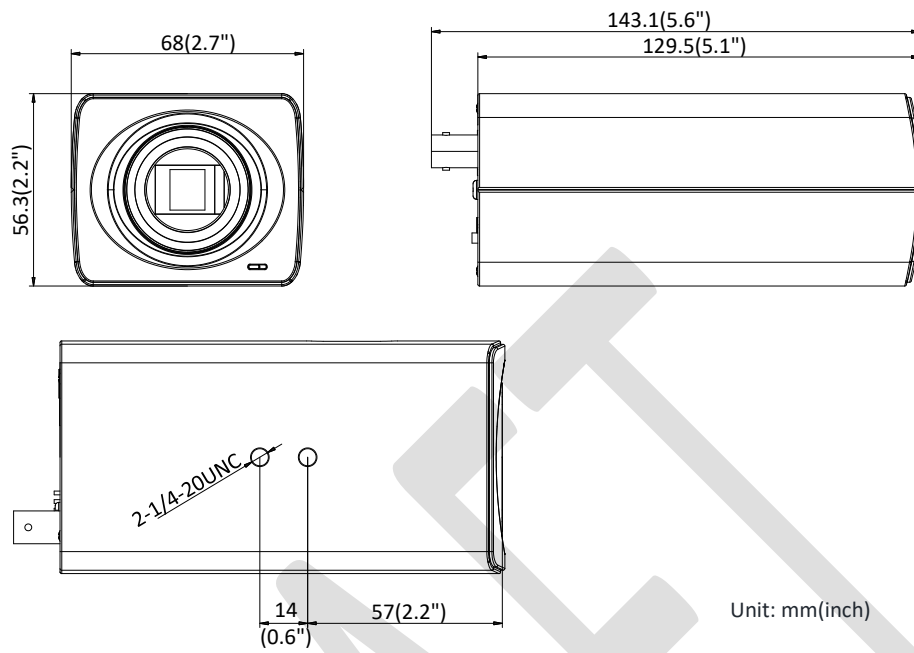

Dimensions