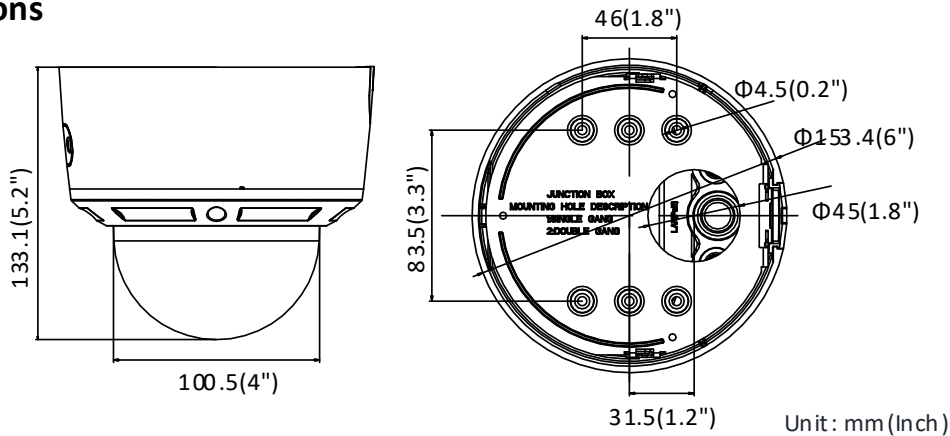

Dimensions

Accessories

DS-1473ZJ-155
Wall Mount

Distributed by

HIKVISION®

Headquarters

No.555 Qianmo Road, Binjiang District,
Hangzhou 310051, China
T +86-571-8807-5998
overseasbusiness@hikvision.com

Hikvision USA
T +1-909-895-0400
sales.usa@hikvision.com

Hikvision Australia
T +61-2-8599-4233
salesau@hikvision.com

Hikvision India
T +91-22-28469900
sales@pramahikvision.com

Hikvision Canada
T +1-866-200-6690
sales.canada@hikvision.com

Hikvision Thailand
T +662-275-9949
sales.thailand@hikvision.com

Hikvision Europe
T +31-23-5542770
sales.eu@hikvision.com

Hikvision Italy
T +39-0438-6902
info.it@hikvision.com

Hikvision Brazil
T +55 11 3318-0050
Latam.support@hikvision.com

Hikvision Turkey
T +90 (216)521 7070- 7074
sales.tr@hikvision.com

Hikvision Malaysia
T +601-7652-2413
sales.my@hikvision.com

Hikvision UK & Ireland
T +01628-902140
sales.uk@hikvision.com

Hikvision South Africa
Tel: +27 (10) 0351172
sale.africa@hikvision.com

Hikvision France
T +33(0)1-85-330-450
info.fr@hikvision.com

Hikvision Kazakhstan
T +7-727-9730667
nikia.panfilov@hikvision.ru

Hikvision Vietnam
T +84-974270888
sales.vt@hikvision.com

Hikvision UAE
T +971-4-4432090
salesme@hikvision.com

Hikvision Singapore
T +65-6684-4718
sg@hikvision.com

Hikvision Spain
T +34-91-737-16-55
info.es@hikvision.com

Hikvision Tashkent
T +99-87-1238-9438
uzb@hikvision.ru

Hikvision Hong Kong
T +852-2151-1761
info.hk@hikvision.com

Hikvision Russia
T +7-495-669-67-99
saleru@hikvision.com

Hikvision Korea
T +82-(0)31-731-8817
sales.korea@hikvision.com

Hikvision Poland
T +48-22-460-01-50
info.pl@hikvision.com

Hikvision Indonesia
T +62-21-2933759
Sales.Indonesia@hikvision.com

Hikvision Colombia
sales.colombia@hikvision.com