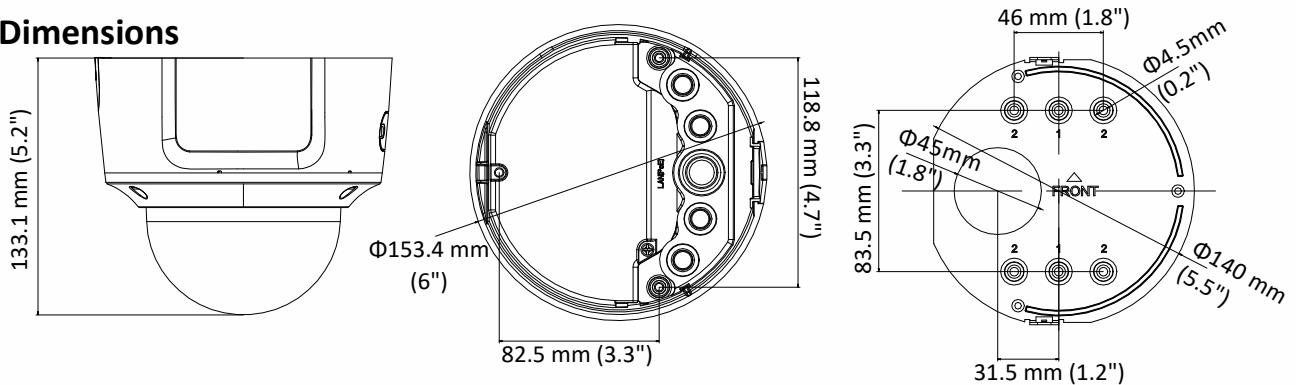

Dimensions

Accessories

DS-1475ZJ-SUS
Vertical Pole Mount

DS-1476ZJ-SUS
Corner Mount

Distributed by