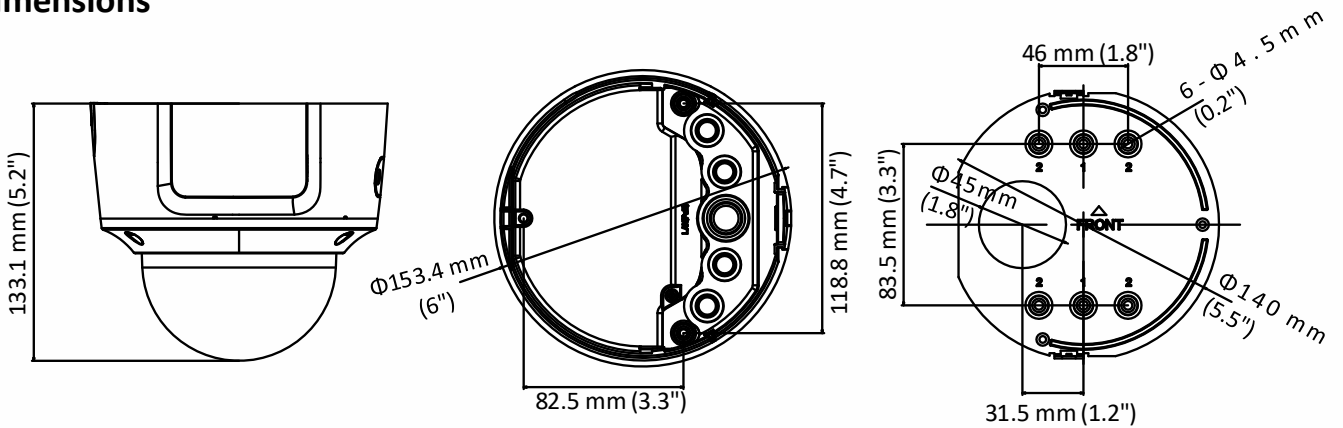

Dimensions

Accessories

DS-1227ZJ-DM37
In-ceiling Mount

DS-1473ZJ-155(Black)
Wall Mount

Headquarters

No.555 Qianmo Road, Binjiang District,
Hangzhou 310051, China
T +86-571-8807-5998
overseasbusiness@hikvision.com

Hikvision USA
T +1-909-895-0400
sales.usa@hikvision.com

Hikvision Europe
T +31-23-55-42-770
info.eu@hikvision.com

Hikvision Middle East
T +971-4-8816086
salesme@hikvision.com

Hikvision Russia
T +7-495-669-67-99
saleru@hikvision.com

Hikvision India
T +91-22-28469900
sales@pramahikvision.com

Hikvision Italy
T +39-0438-6902
info.it@hikvision.com

Hikvision France
T +33(0)1-85-330-450
info.fr@hikvision.com

Hikvision Spain
T +34-91-737-16-55
info.es@hikvision.com

Hikvision Poland
T +48-22-460-01-50
poland@hikvision.com

Hikvision UK
T +01628-902140
support.uk@hikvision.com

Hikvision Singapore
T +65-6684-4718
sg@hikvision.com

Hikvision Oceania
T +61-2-8599-4233
salesau@hikvision.com

Hikvision Canada
T +1-909-895-0400
sales.usa@hikvision.com

Hikvision Korea
T +82-31-731-8841
sales.korea@hikvision.com

Hikvision Brazil
T +55 11 3318-0050
Latam.support@hikvision.com

Hikvision Africa
T +27 (10) 0351172
sale.africa@hikvision.com

Hikvision Hong Kong
T +852-2151-1761