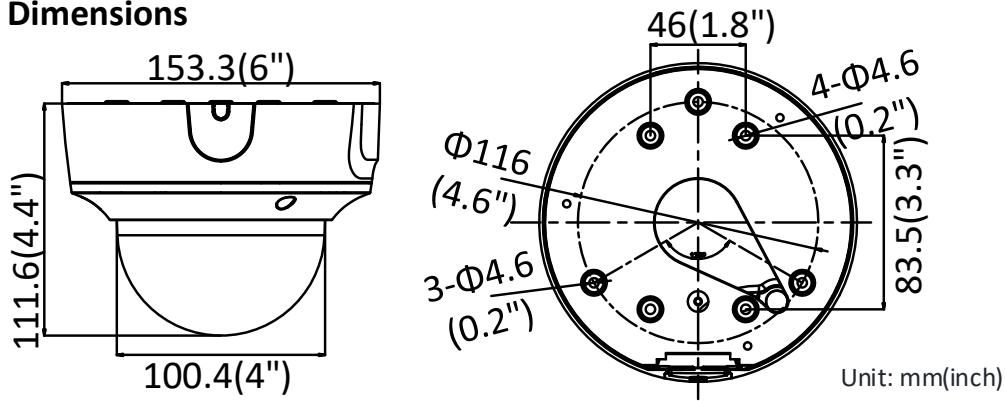

Dimensions

Accessories