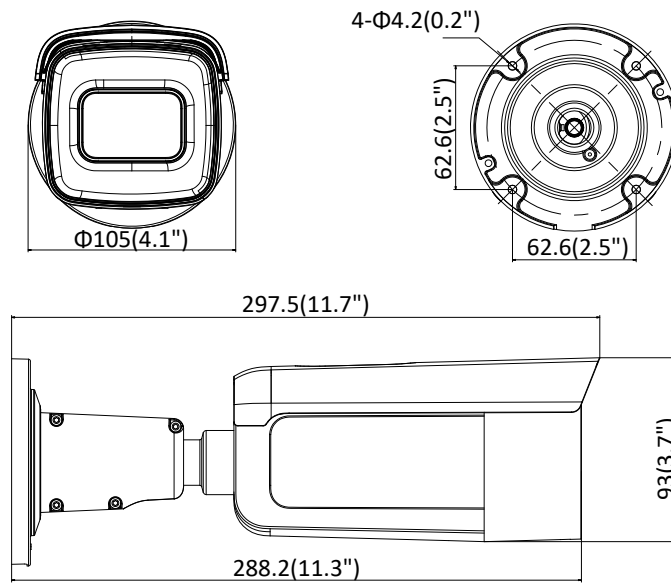

Network	
Network Storage	Support micro SD/SDHC/SDXC card (128G) local storage, NAS (NFS,SMB/CIFS), ANR
Alarm Trigger	Tampering alarm, network disconnected, IP address conflict, illegal login, HDD full, HDD error
Protocols	TCP/IP, ICMP, HTTP, HTTPS, FTP, DHCP, DNS, DDNS, RTP, RTSP, RTCP, PPPoE, NTP, UPnP, SMTP, SNMP, IGMP, 802.1X, QoS, IPv6, UDP, Bonjour
General Function	One-key reset, anti-flicker, heartbeat, mirror, password protection, privacy mask, watermark, IP address filtering
Firmware Version	V5.5.63
API	ONVIF (PROFILE S, PROFILE G), ISAPI
Simultaneous Live View	Up to 6 channels
User/Host	Up to 32 users 3 levels: Administrator, Operator and User
Client	iVMS-4200, Hik-Connect, iVMS-5200, iVMS-4500
Web Browser	Plug-in required live view: IE8+, Chrome 31.0-44, Firefox 30.0-51, Safari 8.0+ Plug-in free live view: Chrome 45.0+, Firefox 52.0+
Interface	
Communication Interface	1 RJ45 10M/100M self-adaptive Ethernet port
On-board Storage	Built-in micro SD/SDHC/SDXC slot, up to 128 GB
SVC	H.265 encoding and H.264 encoding support
Reset Button	Yes
Audio (-S)	1 audio input (line in), 1 audio output (line out), mono sound
Alarm (-S)	1 alarm input, 1 alarm output
General	
Operating Conditions	-30 °C to +60 °C (-22 °F to +140 °F), humidity 95% or less (non-condensing)
Power Supply	12 VDC ± 25%, 5.5 mm coaxial power plug PoE (802.3at, class 4)
Power Consumption and Current	12 VDC, 1.3 A, max. 15.5 W PoE: (802.3at, 42.5 VDC to 57 VDC), 0.5 A to 0.3 A, max. 19 W
Protection Level	IP67, IK10
Material	Front cover & back cover: metal
Dimensions	Camera: Φ 105 × 297.5 mm (Φ 4.1" × 11.7")
Weight	Camera: 1400 g (3.1 lb.) With package: 1750 g (3.9 lb.)

Available Model

DS-2CD2646G1-IZ (2.8 mm to 12 mm), DS-2CD2646G1-IZS (2.8 mm to 12 mm)

Dimension

Unit: mm(inch)

Accessory

DS-1275ZJ-SUS
Vertical Pole Mount

DS-1276ZJ-SUS
Corner Mount

DS-1260ZJ
Junction Box