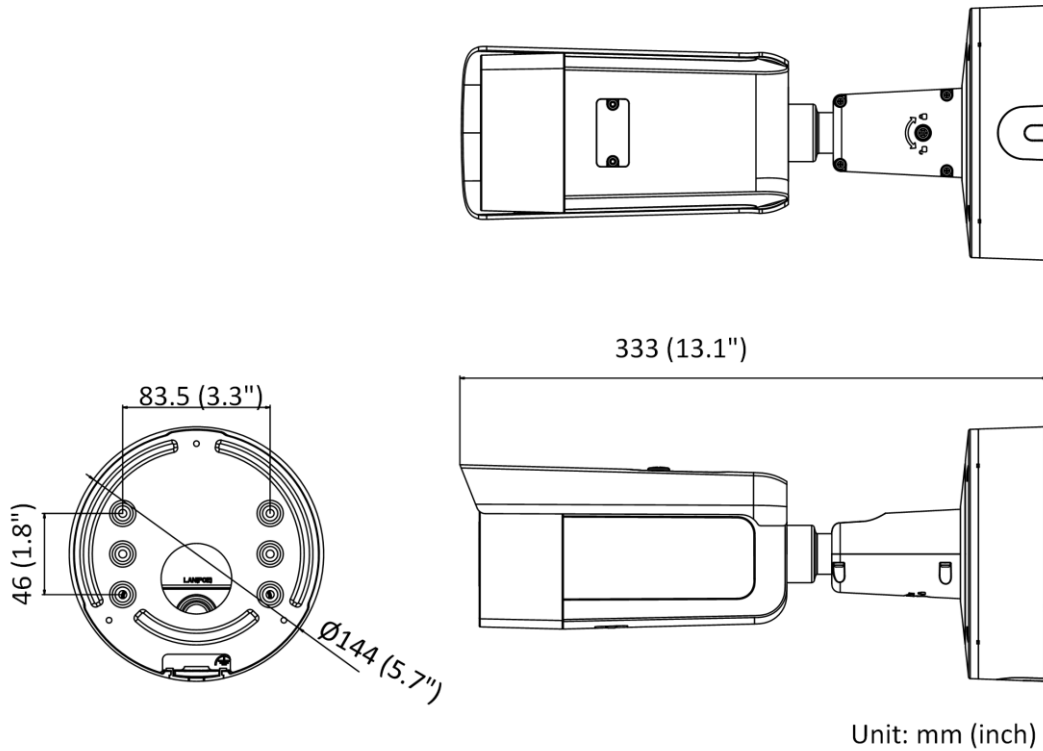

▪ Dimension

▪ Accessory

DS-1476ZJ-SUS
Corner Mount

DS-2251ZJ
Column Mount