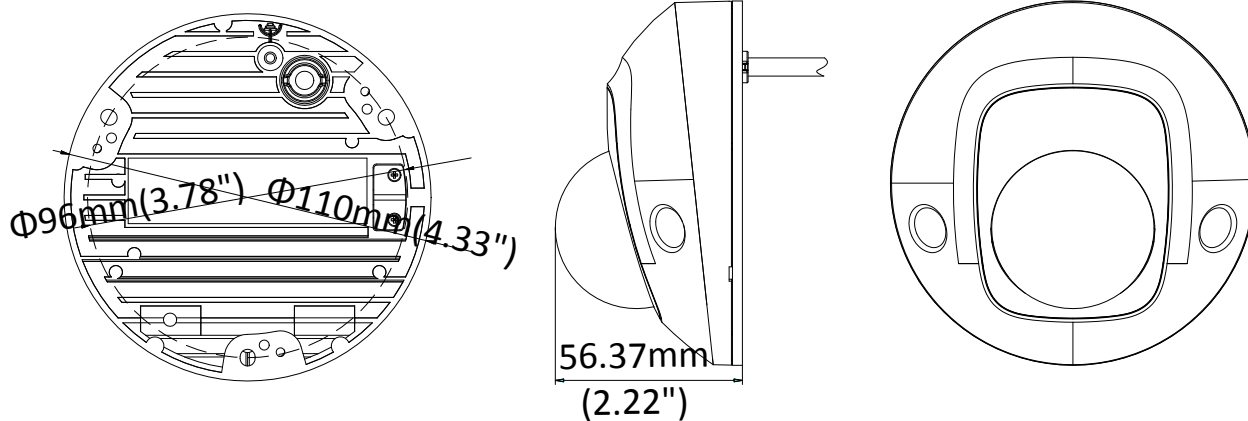

Dimensions

Accessories

Distributed by