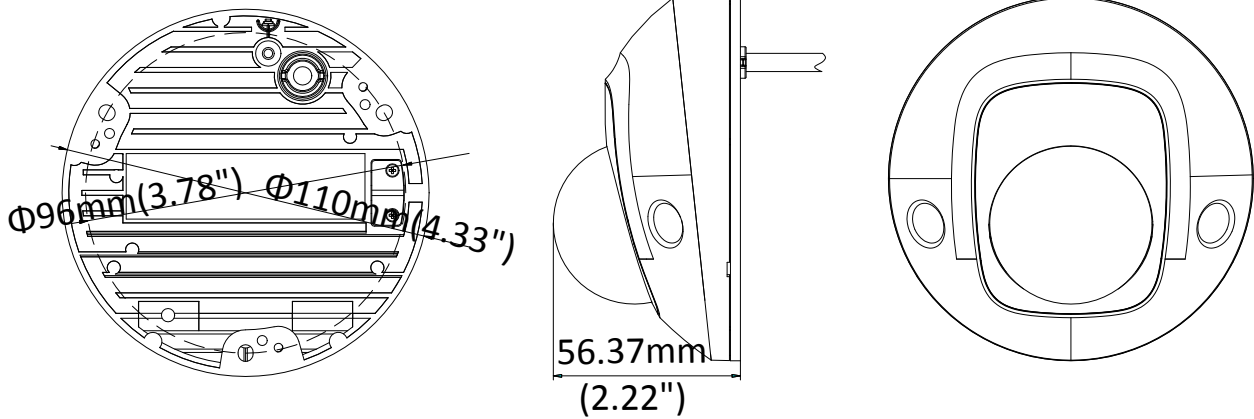

Available Models:

DS-2CD2525FWD-I, DS-2CD2525FWD-IS, DS-2CD2525FWD-IW, DS-2CD2525FWD-IWS

Dimensions

Accessories

Junction Box

Distributed by