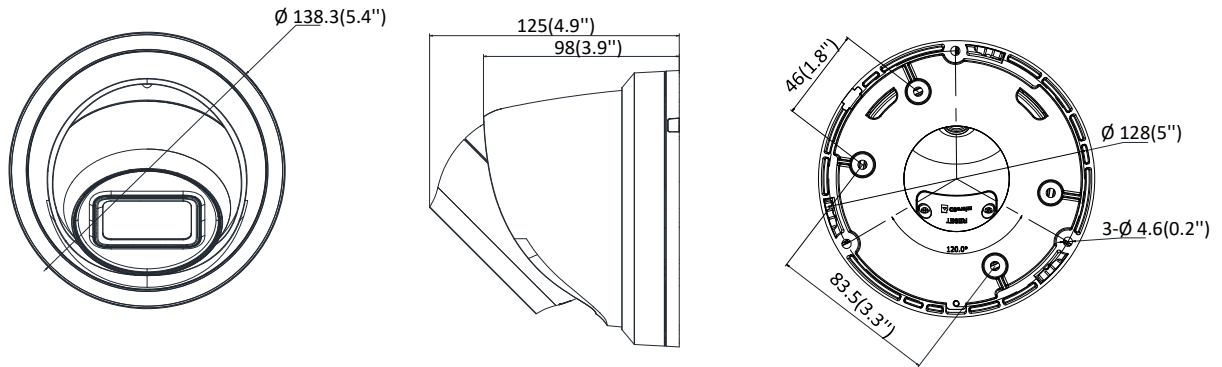

General Function	One-key reset, anti-flicker, three streams, heartbeat, mirror, password protection, privacy mask, watermark, IP address filter
Firmware Version	V5.5.61
API	ONVIF (PROFILE S, PROFILE G), ISAPI
Simultaneous Live View	Up to 6 channels
User/Host	Up to 32 users 3 levels: Administrator, Operator and User
Client	iVMS-4200, Hik-Connect, iVMS-5200, iVMS-4500
Web Browser	Plug-in required live view: IE8+, Chrome 41.0-44, Firefox 30.0-51, Safari 8.0-11 Plug-in free live view: Chrome 45.0+, Firefox 52.0+
Interface	
Communication Interface	1 RJ45 10M/100M self-adaptive Ethernet port
On-board Storage	Built-in micro SD/SDHC/SDXC slot, up to 128 GB
Reset Button	Yes
SVC	H.265 encoding and H.264 encoding support
Smart Feature-set	
Behavior Analysis	Line crossing detection, intrusion detection, unattended baggage detection, object removal detection
Exception Detection	Scene change detection
Face Detection	Yes
General	
Operating Conditions	-30 °C to +60 °C (-22 °F to +140 °F), humidity 95% or less (non-condensing)
Power Supply	12 VDC ± 25%, 5.5 mm coaxial power plug PoE (802.3af, class 3)
Power Consumption	12 VDC, 0.7 A, max: 7.5 W PoE: (802.3af, 36 VDC to 57 VDC), 0.3 A to 0.2 A, max: 9 W
IR Range	Up to 30 m
Wavelength	850 nm
Protection Level	IP67
Material	Camera body: Metal
Dimensions	Camera: Φ 138.3 × 125 mm (5.4" × 4.9")
Weight	Camera: 725 g (1.6 lb.) With package: 966 g (2.1 lb.)

Available Model

DS-2CD2385G1-I (2.8/4/6 mm)

Dimensions

Unit: mm

Accessories

DS-1273ZJ-140
Wall Mount

DS-1271ZJ-140
Pendant Mount

DS-1280ZJ-DM21
Junction Box