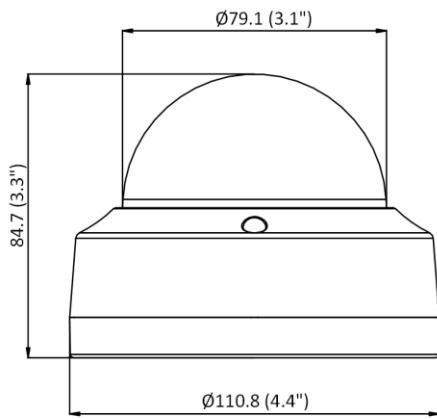

General	
Linkage Method	Upload to FTP/memory card/NAS, notify surveillance center, trigger recording, trigger capture, send email
Camera Material	Aluminum alloy body Bubble: plastic
Camera Dimension	Ø110.8 mm × 84.7 mm (Ø4.4" × 3.3")
Package Dimension	134 mm × 134 mm × 108 mm (5.3" × 5.3" × 4.3")
Camera Weight	Approx. 520 g (1.1 lb.)
With Package Weight	Approx. 720 g (1.6 lb.)
Storage Conditions	-30 °C to 60 °C (-22 °F to 140 °F). Humidity 95% or less (non-condensing)
Startup and Operating Conditions	-30 °C to 60 °C (-22 °F to 140 °F). Humidity 95% or less (non-condensing)
Web Client Language	33 languages English, Russian, Estonian, Bulgarian, Hungarian, Greek, German, Italian, Czech, Slovak, French, Polish, Dutch, Portuguese, Spanish, Romanian, Danish, Swedish, Norwegian, Finnish, Croatian, Slovenian, Serbian, Turkish, Korean, Traditional Chinese, Thai, Vietnamese, Japanese, Latvian, Lithuanian, Portuguese (Brazil), Ukrainian
General Function	Anti-flicker, heartbeat, password reset via email, pixel counter
Firmware Version	V5.5.113
Software Reset	Yes
Power Consumption and Current	12 VDC, 0.5 A, max. 6 W PoE (802.3af, 36 V to 57 V), 0.25 A to 0.15 A, max. 7.5 W
Power Supply	12 VDC ± 25%, reverse polarity protection PoE: 802.3af, Class 3
Power Interface	Ø5.5 mm coaxial power plug
Approval	
EMC	FCC (47 CFR Part 15, Subpart B); CE-EMC (EN 55032: 2015, EN 61000-3-2: 2014, EN 61000-3-3: 2013, EN 50130-4: 2011 +A1: 2014); RCM (AS/NZS CISPR 32: 2015); IC (ICES-003: Issue 6, 2016); KC (KN 32: 2015, KN 35: 2015)
Safety	UL (UL 60950-1); CB (IEC 60950-1:2005 + Am 1:2009 + Am 2:2013); CE-LVD (EN 60950-1:2005 + Am 1:2009 + Am 2:2013);
Environment	CE-RoHS (2011/65/EU); WEEE (2012/19/EU); Reach (Regulation (EC) No 1907/2006)
Protection	IP67 (IEC 60529-2013), IK10 (IEC 62262: 2002)

▪ Available Model

DS-2CD2183G2-I (2.8/4 mm)

DS-2CD2183G2-IS (2.8/4 mm)

DS-2CD2183G2-IS (2.8 mm) (Black)

▪ Dimension

Unit:mm(inch)

▪ **Accessory**

▪ **Optional**