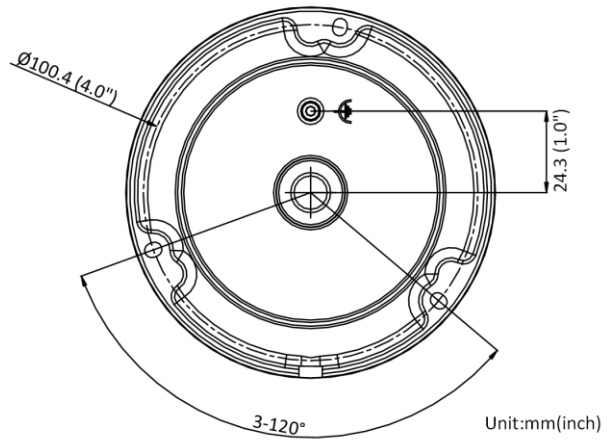

General	
Linkage Method	Upload to FTP/memory card/NAS, notify surveillance center, trigger recording, trigger capture, send email
Camera Material	Aluminum alloy body Bubble: plastic
Camera Dimension	Ø110.8 mm × 84.7 mm (Ø4.4" × 3.3")
Package Dimension	134 mm × 134 mm × 108 mm (5.3" × 5.3" × 4.3")
Camera Weight	Approx. 520 g (1.1 lb.)
With Package Weight	Approx. 720 g (1.6 lb.)
Storage Conditions	-30 °C to 60 °C (-22 °F to 140 °F). Humidity 95% or less (non-condensing)
Startup and Operating Conditions	-30 °C to 60 °C (-22 °F to 140 °F). Humidity 95% or less (non-condensing)
Web Client Language	33 languages English, Russian, Estonian, Bulgarian, Hungarian, Greek, German, Italian, Czech, Slovak, French, Polish, Dutch, Portuguese, Spanish, Romanian, Danish, Swedish, Norwegian, Finnish, Croatian, Slovenian, Serbian, Turkish, Korean, Traditional Chinese, Thai, Vietnamese, Japanese, Latvian, Lithuanian, Portuguese (Brazil), Ukrainian
General Function	Anti-flicker, heartbeat, password reset via email, pixel counter
Firmware Version	V5.5.113
Software Reset	Yes
Power Consumption and Current	12 VDC, 0.5 A, max. 6 W PoE (802.3af, 36 V to 57 V), 0.25 A to 0.15 A, max. 7.5 W
Power Supply	12 VDC ± 25%, reverse polarity protection PoE: 802.3af, Class 3
Power Interface	Ø5.5 mm coaxial power plug
Approval	
EMC	FCC (47 CFR Part 15, Subpart B); CE-EMC (EN 55032: 2015, EN 61000-3-2: 2014, EN 61000-3-3: 2013, EN 50130-4: 2011 +A1: 2014); RCM (AS/NZS CISPR 32: 2015); IC (ICES-003: Issue 6, 2016); KC (KN 32: 2015, KN 35: 2015)
Safety	UL (UL 60950-1); CB (IEC 60950-1:2005 + Am 1:2009 + Am 2:2013); CE-LVD (EN 60950-1:2005 + Am 1:2009 + Am 2:2013);
Environment	CE-RoHS (2011/65/EU); WEEE (2012/19/EU); Reach (Regulation (EC) No 1907/2006)
Protection	IP67 (IEC 60529-2013), IK10 (IEC 62262: 2002)

▪ Available Model

DS-2CD2183G2-I (2.8/4 mm)

DS-2CD2183G2-IS (2.8/4 mm)

DS-2CD2183G2-IS (2.8 mm) (Black)

▪ Dimension

Unit:mm(inch)

▪ **Accessory**

▪ **Optional**