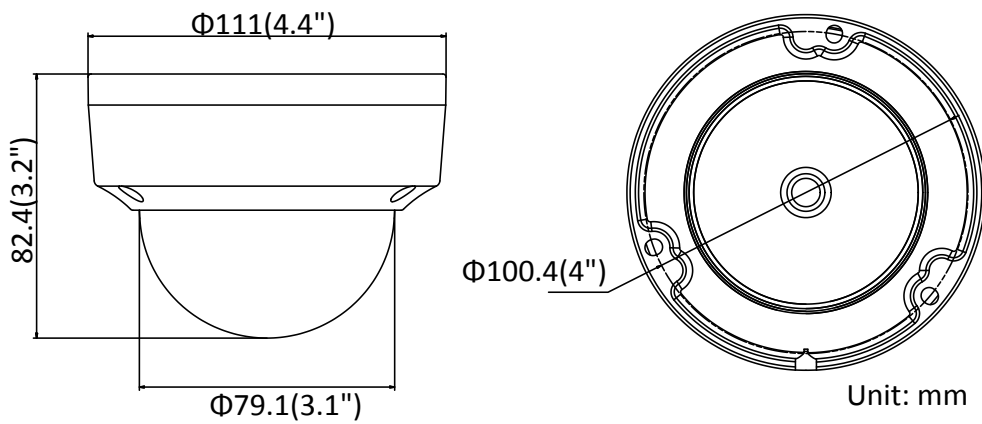

Dimensions

Accessories

Distributed by