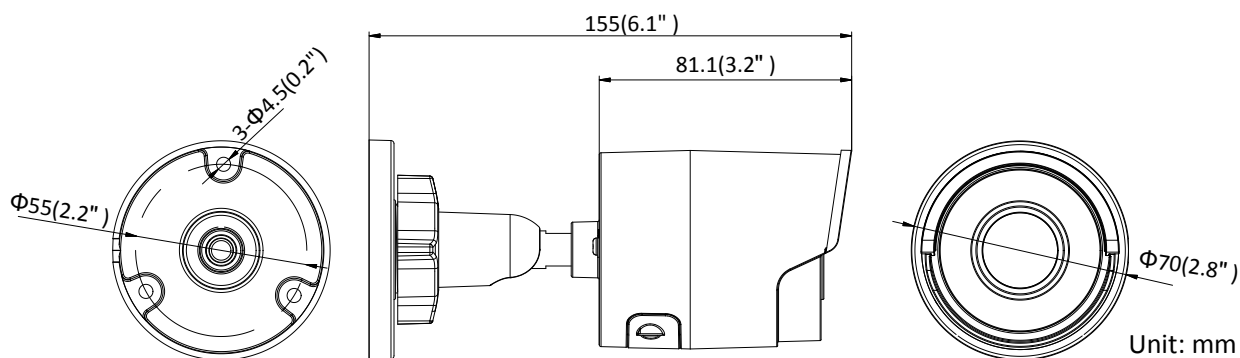

Dimensions