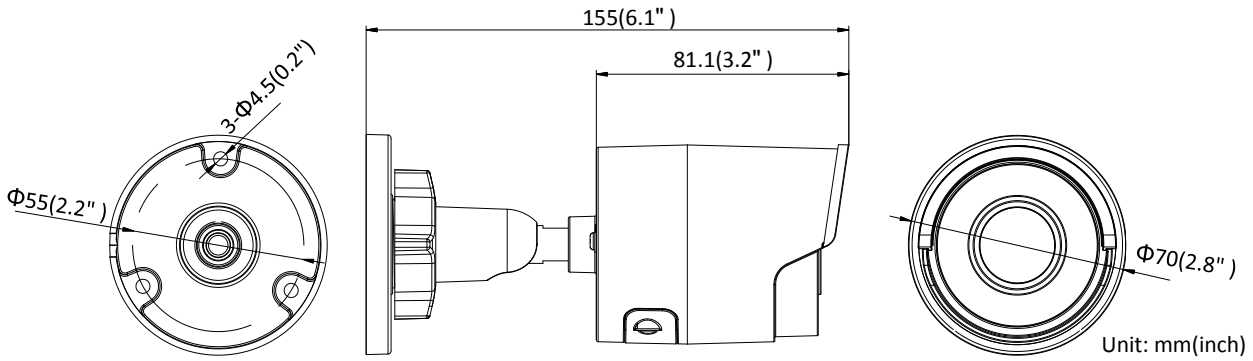

Dimensions