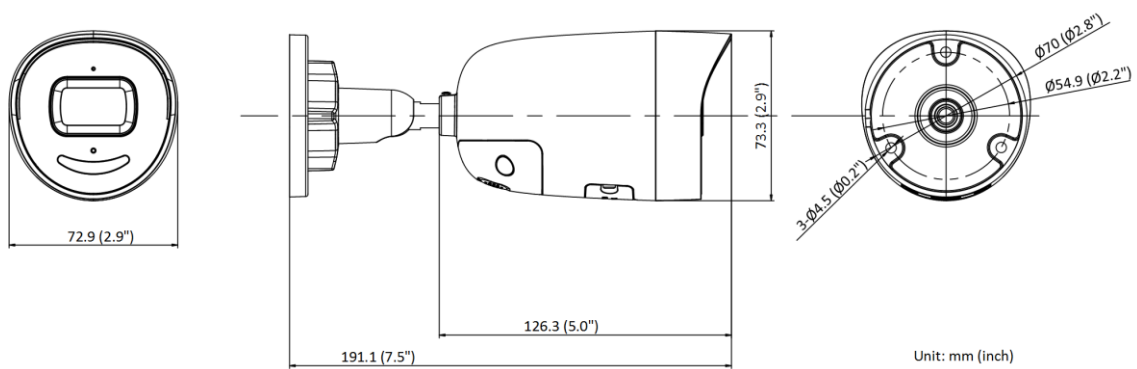

▪ **Dimension**