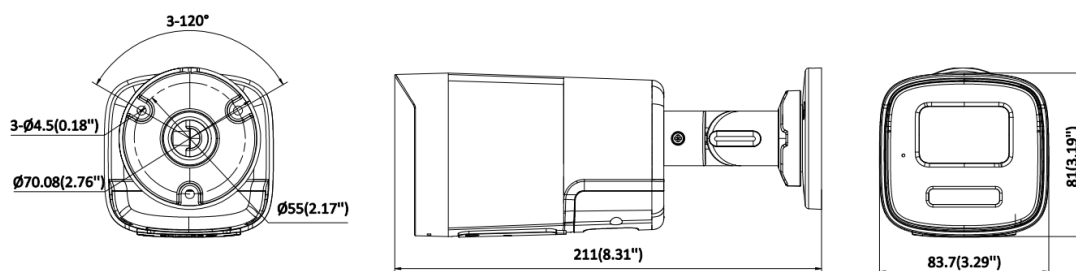

Dimension	DS-2CD1T47G3-LIU(F)(/SL)(/SRB):-LIU: 83.7 mm × 81 mm × 201.9 mm (3.3" × 3.2" × 8.0") 83.7 mm × 81 mm × 201.9 mm (3.3" × 3.2" × 8.0")
Package Dimension	260 mm × 125 mm × 125 mm (10.2" × 5.0" × 5.0")
Weight	DS-2CD1T47G3-LIU(F)(/SL)(/SRB):-LIU: Approx. 430 g (0.95 lb.) -LIUF: Approx. 430 g (0.95 lb.) -LIU(F)/SL: Approx. 520 g (1.15 lb.) -LIU(F)/SRB: Approx. 520 g (1.15 lb.) Approx. 390 g (0.9 lb.)
With Package Weight	DS-2CD1T47G3-LIU(F)(/SL)(/SRB):-LIU: Approx. 580 g (1.28 lb.) -LIUF: Approx. 580 g (1.28 lb.) -LIU(F)/SL: Approx. 650 g (1.43 lb.) -LIU(F)/SRB: Approx. 650 g (1.43 lb.) Approx. 570 g (1.3 lb.)
Storage Conditions	-30 °C to 60 °C (-22 °F to 140 °F). Humidity 95% or less (non-condensing)
Startup and Operating Conditions	-30 °C to 60 °C (-22 °F to 140 °F). Humidity 95% or less (non-condensing)
Language	English, Russian, Ukrainian, Arabic, Spanish, French, Portuguese, Turkish, Polish, German
General Function	Heartbeat, mirror, flash log, password reset via email, password protection, anti-banding
Flashing Light	-LIU、 -LIUF : NA -LIU(F)/SL : White Light -LIU(F)/SRB : Red and Blue Light
Approval	
EMC	CE-EMC: EN 55032:2015+A1:2020, EN 50130-4:2011+A1:2014, EN IEC 61000-3-2:2019+A1:2021, EN 61000-3-3:2013+A1:2019+A2:2021
Safety	CB: IEC 62368-1:2014+A11, CE-LVD: EN 62368-1:2014/A11: 2017
Environment	CE-RoHS: 2011/65/EU, WEEE: 2012/19/EU, Reach: Regulation (EC) No 1907/2006
Protection	IP67: IEC 60529-2013

Dimension

Unit: mm (inch)

▪ **Accessory**

▪ **Optional**

DS-1275ZJ-SUS	DS-1276ZJ-SUS	DS-1280ZJ-XS
		

▪ **Installation Methods**

Vertical Pole Mounting DS-1275ZJ-SUS+DS-1280ZJ-XS	Corner Mounting DS-1276ZJ-SUS+DS-1280ZJ-XS	Junction Box DS-1280ZJ-XS
		