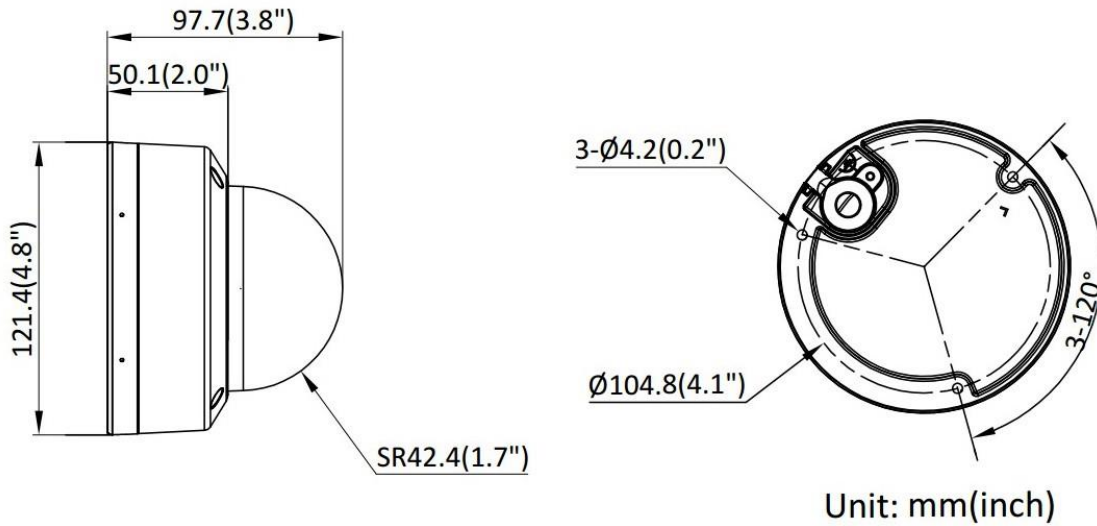

DS-2CD1123G2-LIU(4mm)(UAE)/SNMP
DS-2CD1123G2-LIU/AB(4mm)
DS-2CD1123G2-LIU/AB(2.8mm)

▪ **Dimension**

▪ **Accessory**

▪ **Optional**

DS-4221ZJ-WC	DS-1276ZJ-SUS	DS-1275ZJ-SUS	DS-220AZJ-145-WA	DS-1280ZJ-DM46
DS-1275ZJ-S-SUS	DS-1272ZJ-120B	DS-220AZJ-130-WA	DS-1272ZJ-120	DS-1271ZJ-120

▪ **Installation Methods**

In-Ceiling Mounting DS-4221ZJ-WC	Corner Mounting DS-1276ZJ-SUS+DS-1272ZJ-120+DS-1280ZJ-DM46	Vertical Pole Mounting DS-1275ZJ-SUS+DS-1272ZJ-120B+DS-1253ZJ-M	Vertical Pole Mounting DS-1275ZJ-S-SUS+DS-220AZJ-145-WA	Wall Mounting DS-220AZJ-145-WA