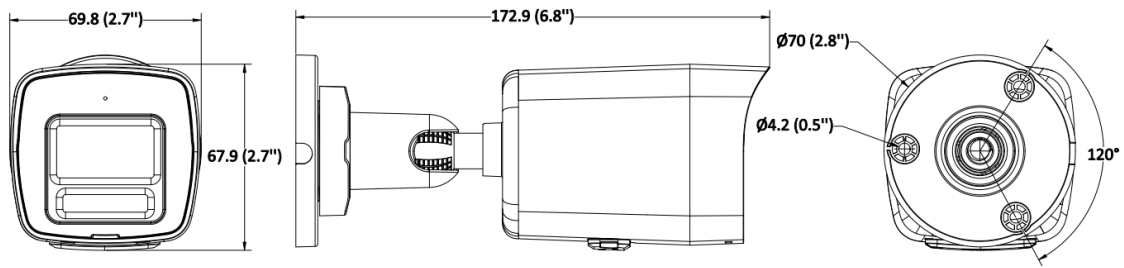

Unit: mm (inch)

▪ **Accessory**

▪ **Optional**

DS-1280ZJ-XS	DS-1275ZJ-SUS	DS-1276ZJ-SUS

▪ **Installation Methods**

Junction Box DS-1280ZJ-XS	Vertical Pole Mounting DS-1275ZJ-SUS+DS-1280ZJ-XS	Corner Mounting DS-1276ZJ-SUS+DS-1280ZJ-XS