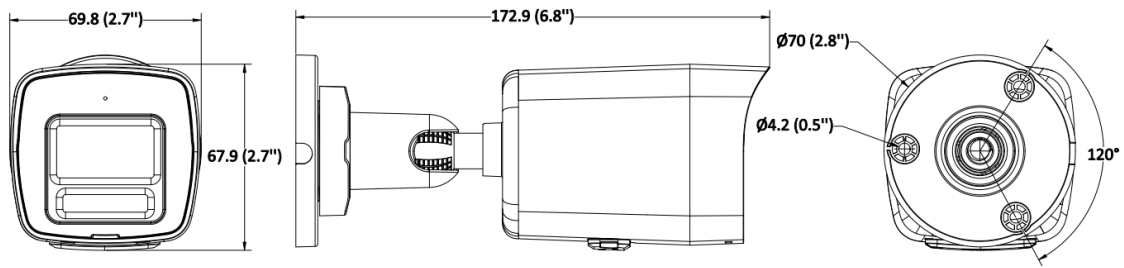

Unit: mm (inch)

▪ **Accessory**

▪ **Optional**

DS-1280ZJ-XS	DS-1275ZJ-SUS	DS-1276ZJ-SUS

▪ **Installation Methods**

Junction Box DS-1280ZJ-XS	Vertical Pole Mounting DS-1275ZJ-SUS+DS-12 80ZJ-XS	Corner Mounting DS-1276ZJ-SUS+DS-12 80ZJ-XS