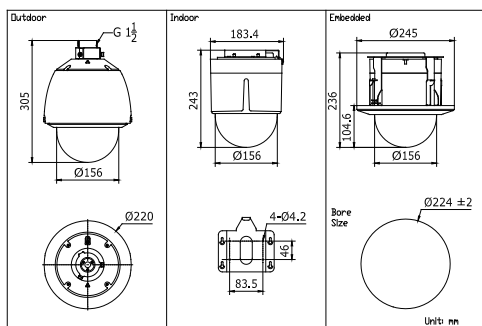

Dimensions

Accessories for Outdoor Dome

Order Models

DS-2AE5230T-A, 24 VAC, outdoor
DS-2AE5230T-A3, 24 VAC, indoor

DS-2AE5230T Series	
Camera	
Image Sensor	1/3" CMOS
Maximum Image Resolution	1920 × 1080
Signal System	NTSC
Minimum Illumination	Color: 0.02 lux, B/W: 0.002 lux @ (f/1.6, AGC on)
White Balance	Auto/manual/ATW/indoor/outdoor
AGC	Auto/manual
S/N Ratio	≥ 50 dB
3D DNR	Supported
Backlight Compensation	Supported
Shutter Speed	1 to 1/10,000 s
Day/Night	IR cut filter
Digital Zoom	16x
Privacy Mask	8 privacy masks programmable; a maximum of 8 zones can be masked simultaneously on the same video screen
Focus Modes	Auto/semiautomatic/manual
Lens	
Focal Length	4 mm to 120 mm, 30x
Zoom Speed	Approximately 3.0 s (optical wide-tele)
Angle of View	58° to 1.7° (wide to tele)
Minimum Working Distance	10 mm to 1500 mm (wide to tele)
Aperture	f/1.6 to f/4.4
Pan and Tilt	
Pan Range	360° endless
Pan Speed	Pan manual speed: 0.1° to 250°/s; pan preset speed: 300°/s
Tilt Range	-5° to 90° (auto flip)
Tilt Speed	Tilt manual speed: 0.1° to 150°/s; tilt preset speed: 200°/s
Proportional Zoom	Rotation speed can be adjusted automatically according to zoom multiples
Number of Presets	256
Patrols	8 patrols, up to 32 presets per patrol
Patterns	4 patterns, with the total recording time not less than 10 minutes
Power-Off Memory	Supported
Park Actions	Preset/patrol/pattern/pan scan/tilt scan/frame scan/random scan/panorama scan
PTZ Position Display	On/off
Preset Freezing	Supported
Scheduled Tasks	Preset/patrol/pattern/pan scan/tilt scan/frame scan/random scan/panorama scan
RS-485 Communication	Supported
Diagnosis	Supported
Input/Output	
Monitor Output	1 TurboHD 1080p output; 1.0 V _{p-p} /75 Ω, NTSC (or PAL) composite, BNC
RS-485 Interface	Half-duplex mode; self-adaptive HIKVISION, Pelco-P, Pelco-D protocol
UTC Function	HIKVISION-C (need UTC controller)
General	
Power	24 VAC; outdoor dome: max. 20 W (heater on), max. 12 W (heater off); indoor dome: max. 12 W
Working Temperature/ Humidity	-30° C to 65° C (-22° F to 149° F) (outdoor dome)/-10° C to 50° C (14° F to 122° F) (indoor dome) 90% or less
Protection Level	IP66 standard (outdoor dome) TVS 4,000 V lightning protection, surge protection, and voltage transient protection
Impact Protection	Outdoor: IEC60068-275Eh, 20J; EN50102, up to IK10 Indoor: IEC60068-275Eh, 10J; EN50102, up to IK09
Dimensions	φ220 mm × 305 mm (φ8.66" × 12.00") (outdoor); φ183.4 mm × 243 mm (φ7.22" × 9.56") (indoor) φ245 mm × 236 mm (φ9.65" × 9.29") (in-ceiling)
Weight (approximate)	3 kg (6.61 lbs)