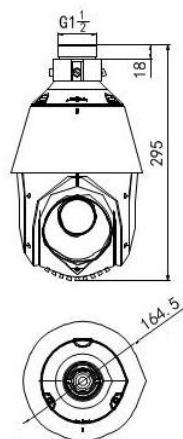

# DS-2AE4123TI/4223TI-A HD720P/1080P Turbo IR PTZ Dome Camera

<b>General</b>	
Menu Language	English
Power	24VAC
Working Temperature / Humidity	-30 °C-65°C(-22°F-149°F) 90% or less
Protection Level	IP66 standard TVS 4,000V lightning protection, surge protection and voltage transient protection
Mounting	Various mounting modes optional
Dimensions	Φ164.5(mm)×295(mm)
Weight (approx.)	2Kg (4.41lbs)
Mount Option (only suitable for outdoor dome)	Long-arm wall mount: DS-1602ZJ; Corner mount: DS-1602ZJ-corner; Pole Mount: DS-1602ZJ-pole; Power box mount:DS-1602ZJ-box; Swan-neck mount: DS-1619ZJ

## Dimensions

Unit:mm