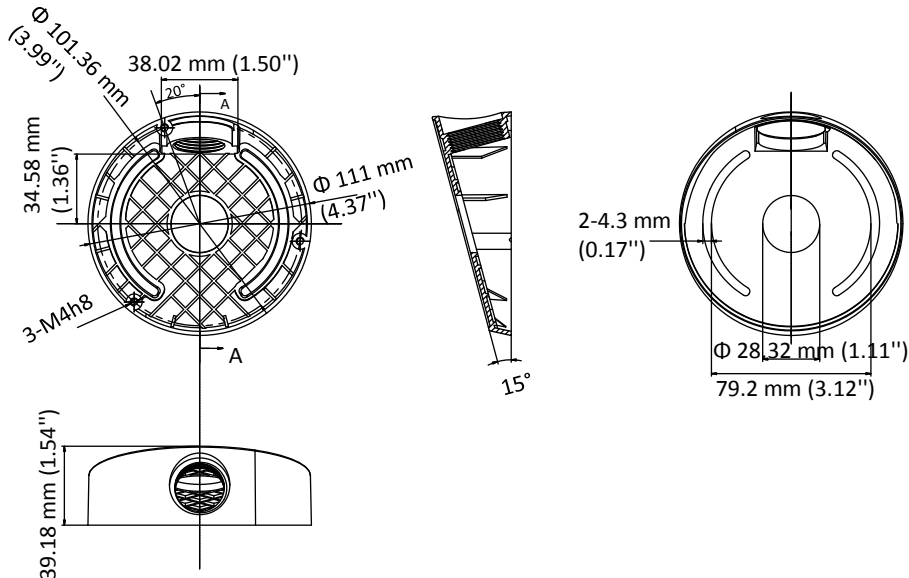

DS-1259ZJ-Black

Inclined Ceiling Mount

Feature

- With cable outlet(s)

Dimension

Available Model

DS-1259ZJ-Black

Parameter

Model	DS-1259ZJ-Black
Parameters	Inclined Ceiling Mount
Appearance	Hikvision Black
Material	PC, ABS
Dimension	Φ 111 mm × 39.18 mm (Φ 4.37" × 1.54")
Weight	Approx. 200 g (0.44 lb.)

Note

- The mount should be installed on a flat surface.
- The waterproof rubber is necessary for the outdoor application.
- The wall should be capable of supporting at least 3 times as much as the total weight of the camera, and the mount.
- The maximum load capacity of the mount is 2 kg (4.41 lb.).